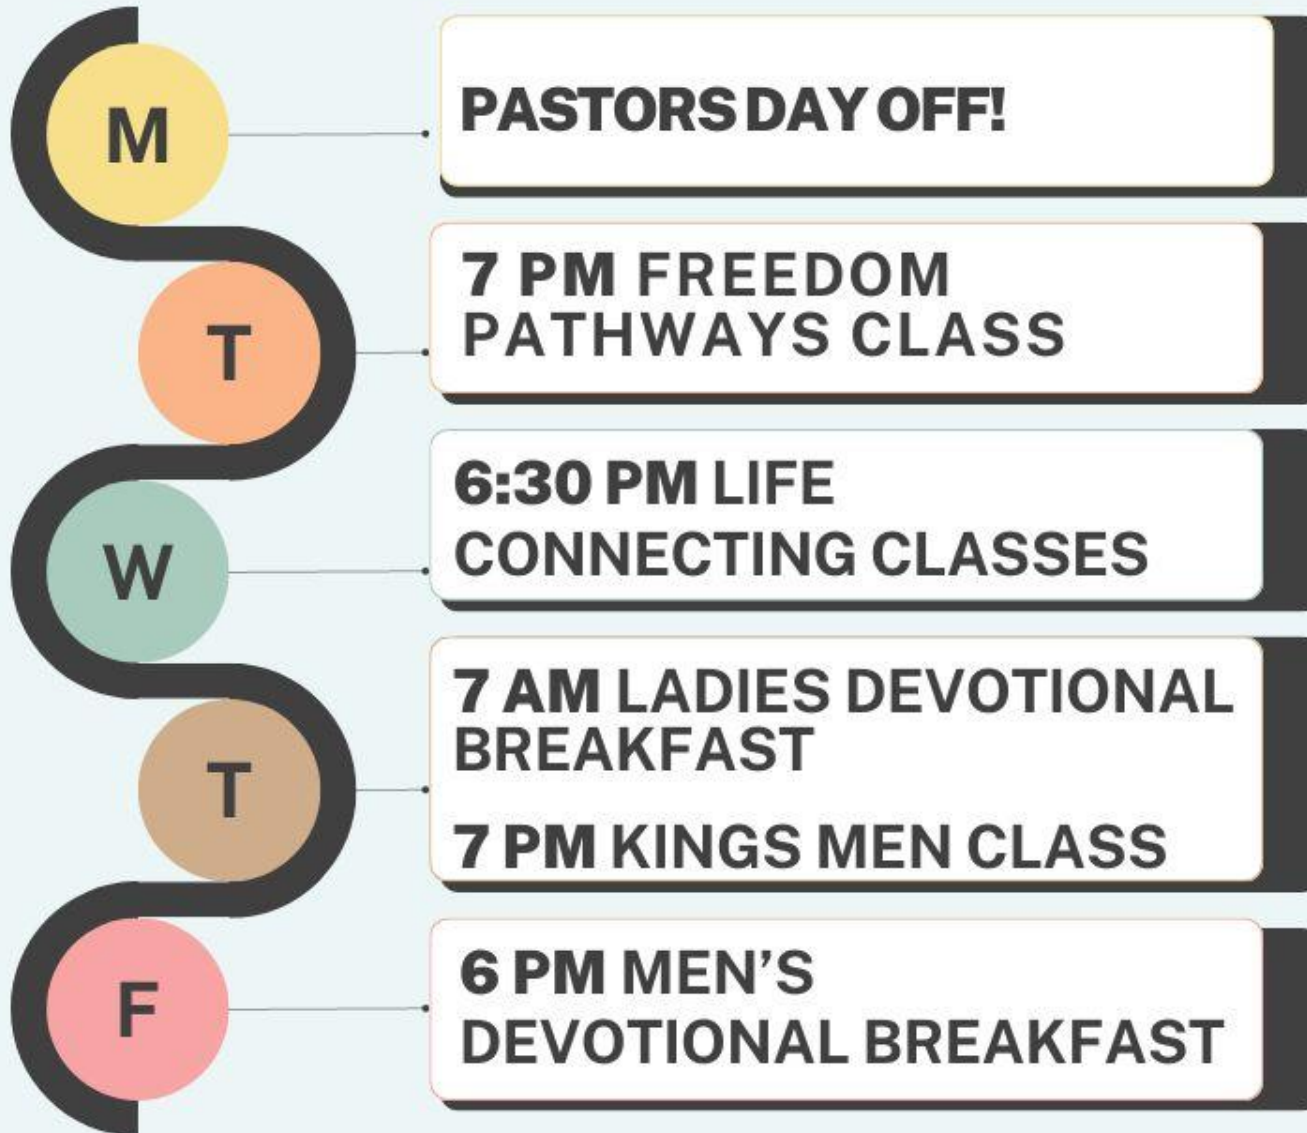

WEEKLY EVENTS